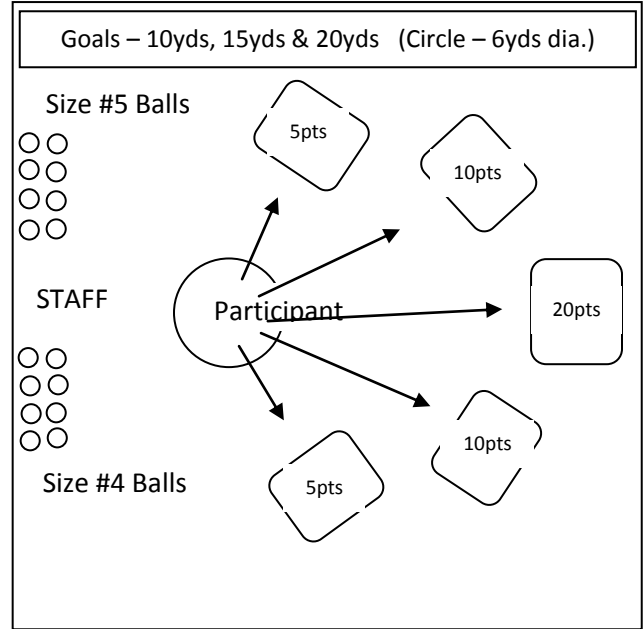

SKILLS Challenge

4 stations - Each Large Box is 30yds. X 30yds.

#1 Juggling

#2 Passing

CORE Staff Tent Check-in

#4 Shooting

#3 Dribbling