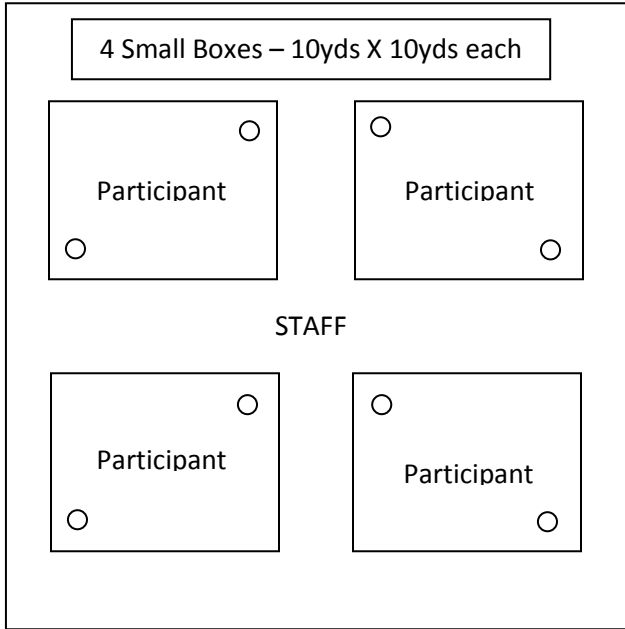

SKILLS Challenge

4 stations - Each Large Box is 30yds. X 30yds.

#1 Juggling

#2 Passing

CORE Staff Tent Check-in

#4 Shooting

#3 Dribbling