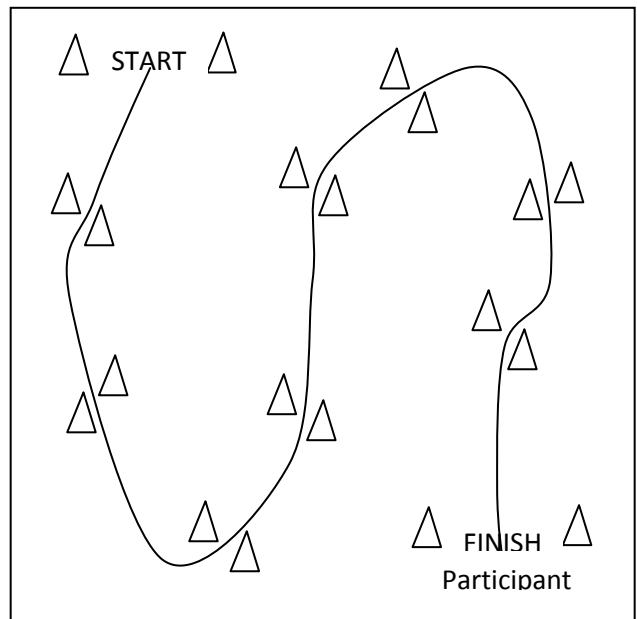

SKILLS Challenge

4 stations - Each Large Box is 30yds. X 30yds.

#1 Juggling

#2 Passing

CORE Staff Tent Check-in

#4 Shooting

#3 Dribbling