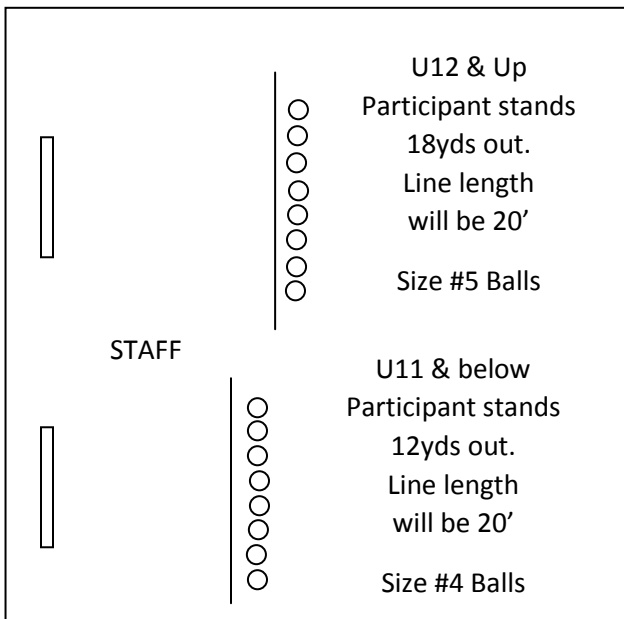

SKILLS Challenge

4 stations - Each Large Box is 30yds. X 30yds.

#1 Juggling

#2 Passing

CORE Staff Tent Check-in

#4 Shooting

#3 Dribbling