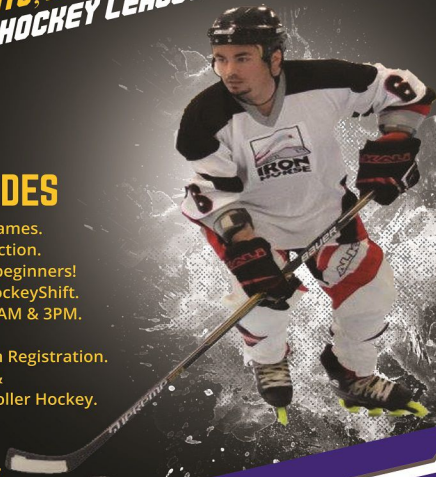

For More Information or to Register:

WWW.FRHL.INFO

Questions? Call Us At 248-294-2400